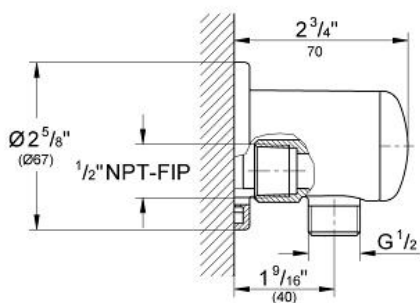

RELEXA
Shower outlet elbow, 1/2"
MODEL # 28672000

Pure Freude
an Wasser

GROHE

Product Description:
RELEXA
Shower outlet elbow, 1/2"

Standard Specification:

- 1/2" NPT Female Threads
- GROHE StarLight chrome finish

Applicable Codes & Standards:

- Energy Policy Act of 1992
- ASME A112.18.1/CSA B125.1

Color:
□ 28672000 StarLight Chrome